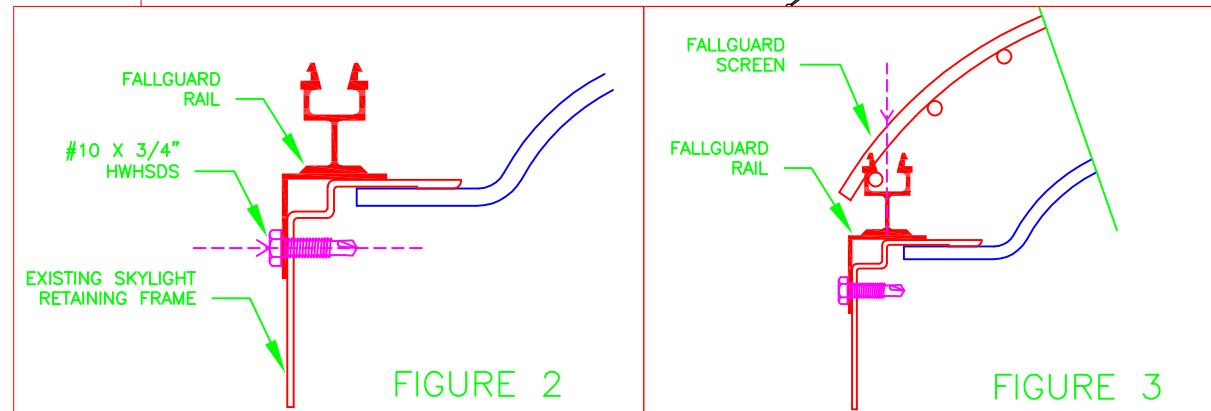

## INSTALLATION INSTRUCTION FOR MODEL ASM-1 FALLGUARD® SKYLIGHT SCREENS

**WARNING: SKYLIGHT CAN BE BRITTLE. DO NOT TOUCH DOME, PYRAMID OR GLAZING. WEAR GLOVES WHEN HANDLING SCREEN. WEAR SAFETY GLASSES WHEN INSTALLING FALLGUARD RAILS.**

### INSTALLATION PROCEDURE:

1. CENTER FALLGUARD RAIL ONTO LENGTH SIDE OF SKYLIGHT RETAINING FRAME (FIGURE 1)
2. SECURE THE FALLGUARD RAIL ONTO SKYLIGHT RETAINING FRAME WITH PROVIDED GALVANIZED STEEL HEX WASHER SELF-DRILLING SCREWS THROUGH THE PRE-PUNCHED HOLES (FIGURE 1 & 2) (NUMBER OF SCREW VARIES TO DIMENSIONS).
3. CENTER THE SCREEN OVER THE SKYLIGHT AND INSTALL THE BASES OF SCREENS INTO THE RAIL NOTCH OPENINGS (FIGURE 3)
4. INSTALL THE FURNISHED STAINLESS STEEL CLIPS BY SNAPPING THEM IN PLACE ON THE RAIL NOTCHES. START ON THE ENDS AND SPACE ABOUT ~ 12"–18" APART (ONE BAG PER FALLGUARD SCREEN!!).  
CLIPS DO NOT NEED TO BE ON ALL NOTCHES  
#CLIPS/2= 1 RAIL (FIGURE 4)

## INSTALLATION PROCEDURE:

1. CENTER FALLGUARD RAIL ONTO LENGTH SIDE OF SKYLIGHT RETAINING FRAME (FIGURE 1)
2. SECURE THE FALLGUARD RAIL ONTO SKYLIGHT RETAINING FRAME WITH PROVIDED GALVANIZED STEEL HEX WASHER SELF-DRILLING SCREWS THROUGH THE PRE-PUNCHED HOLES (FIGURE 1 & 2) (NUMBER OF SCREW VARIES TO DIMENSIONS).
3. CENTER THE SCREEN OVER THE SKYLIGHT AND INSTALL THE BASES OF SCREENS INTO THE RAIL NOTCH OPENINGS (FIGURE 3)
4. INSTALL THE FURNISHED STAINLESS STEEL CLIPS BY SNAPPING THEM IN PLACE ON THE RAIL NOTCHES. START ON THE ENDS AND SPACE ABOUT ~ 12"–18" APART (ONE BAG PER FALLGUARD SCREEN!!).  
CLIPS DO NOT NEED TO BE ON ALL NOTCHES  
#CLIPS/2= 1 RAIL (FIGURE 4)