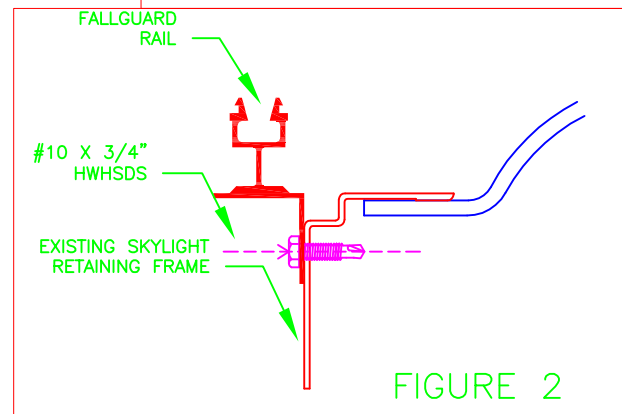

## INSTALLATION INSTRUCTION FOR MODEL ASM-1 FALLGUARD® SKYLIGHT SCREENS

**WARNING: SKYLIGHT CAN BE BRITTLE. DO NOT TOUCH DOME, PYRAMID OR GLAZING. WEAR GLOVES WHEN HANDLING SCREEN. WEAR SAFETY GLASSES WHEN INSTALLING FALLGUARD RAILS.**

### INSTALLATION PROCEDURE:

1. CENTER FALLGUARD RAIL ONTO LENGTH SIDE OF SKYLIGHT RETAINING FRAME (FIGURE 1)
2. SECURE THE FALLGUARD RAIL ONTO SKYLIGHT RETAINING FRAME WITH PROVIDED GALVANIZED STEEL HEX WASHER SELF-DRILLING SCREWS THROUGH THE PRE-PUNCHED HOLES (FIGURE 1 & 2) (NUMBER OF SCREW VARIES TO DIMENSIONS).
3. CENTER THE SCREEN OVER THE SKYLIGHT AND INSTALL THE BASES OF SCREENS INTO THE RAIL NOTCH OPENINGS (FIGURE 3)
4. INSTALL THE FURNISHED STAINLESS STEEL CLIPS BY SNAPPING THEM IN PLACE ON THE RAIL NOTCHES. START ON THE ENDS AND SPACE ABOUT ~ 12"–18" APART (ONE BAG PER FALLGUARD SCREEN!!).  
CLIPS DO NOT NEED TO BE ON ALL NOTCHES  
#CLIPS/2= 1 RAIL (FIGURE 4)

# INSTALLATION INSTRUCTION FOR MODEL ASM-1 FALLGUARD®SKYLIGHT SCREENS

**WARNING: SKYLIGHT CAN BE BRITTLE. DO NOT TOUCH DOME, PYRAMID OR GLAZING. WEAR GLOVES WHEN HANDLING SCREEN. WEAR SAFETY GLASSES WHEN INSTALLING FALLGUARD RAILS.**

## INSTALLATION PROCEDURE:

1. CENTER FALLGUARD RAIL ONTO LENGTH SIDE OF SKYLIGHT RETAINING FRAME (FIGURE 1)
2. SECURE THE FALLGUARD RAIL ONTO SKYLIGHT RETAINING FRAME WITH PROVIDED GALVANIZED STEEL HEX WASHER SELF-DRILLING SCREWS THROUGH THE PRE-PUNCHED HOLES (FIGURE 1 & 2) (NUMBER OF SCREW VARIES TO DIMENSIONS).
3. CENTER THE SCREEN OVER THE SKYLIGHT AND INSTALL THE BASES OF SCREENS INTO THE RAIL NOTCH OPENINGS (FIGURE 3)
4. INSTALL THE FURNISHED STAINLESS STEEL CLIPS BY SNAPPING THEM IN PLACE ON THE RAIL NOTCHES. START ON THE ENDS AND SPACE ABOUT ~ 12"–18" APART (ONE BAG PER FALLGUARD SCREEN!!).  
CLIPS DO NOT NEED TO BE ON ALL NOTCHES  
#CLIPS/2= 1 RAIL (FIGURE 4)