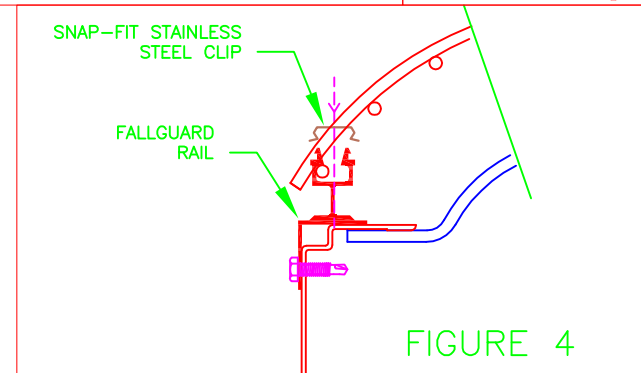

## INSTALLATION INSTRUCTION FOR MODEL ASM-1 FALLGUARD® SKYLIGHT SCREENS

**WARNING: SKYLIGHT CAN BE BRITTLE. DO NOT TOUCH DOME, PYRAMID OR GLAZING. WEAR GLOVES WHEN HANDLING SCREEN. WEAR SAFETY GLASSES WHEN INSTALLING FALLGUARD RAILS.**

### INSTALLATION PROCEDURE:

1. CENTER FALLGUARD RAIL ONTO LENGTH SIDE OF SKYLIGHT RETAINING FRAME (FIGURE 1)
2. SECURE THE FALLGUARD RAIL ONTO SKYLIGHT RETAINING FRAME WITH PROVIDED GALVANIZED STEEL HEX WASHER SELF-DRILLING SCREWS THROUGH THE PRE-PUNCHED HOLES (FIGURE 1 & 2) (NUMBER OF SCREW VARIES TO DIMENSIONS).
3. CENTER THE SCREEN OVER THE SKYLIGHT AND INSTALL THE BASES OF SCREENS INTO THE RAIL NOTCH OPENINGS (FIGURE 3)
4. INSTALL THE FURNISHED STAINLESS STEEL CLIPS BY SNAPPING THEM IN PLACE ON THE RAIL NOTCHES. START ON THE ENDS AND SPACE ABOUT ~ 12"–18" APART (ONE BAG PER FALLGUARD SCREEN!!).  
CLIPS DO NOT NEED TO BE ON ALL NOTCHES  
#CLIPS/2= 1 RAIL (FIGURE 4)

# INSTALLATION INSTRUCTION FOR MODEL ASM-1 FALLGUARD®SKYLIGHT SCREENS

**WARNING: SKYLIGHT CAN BE BRITTLE. DO NOT TOUCH DOME, PYRAMID OR GLAZING. WEAR GLOVES WHEN HANDLING SCREEN. WEAR SAFETY GLASSES WHEN INSTALLING FALLGUARD RAILS.**

## INSTALLATION PROCEDURE:

1. CENTER FALLGUARD RAIL ONTO LENGTH SIDE OF SKYLIGHT RETAINING FRAME (FIGURE 1)
2. SECURE THE FALLGUARD RAIL ONTO SKYLIGHT RETAINING FRAME WITH PROVIDED GALVANIZED STEEL HEX WASHER SELF-DRILLING SCREWS THROUGH THE PRE-PUNCHED HOLES (FIGURE 1 & 2) (NUMBER OF SCREW VARIES TO DIMENSIONS).
3. CENTER THE SCREEN OVER THE SKYLIGHT AND INSTALL THE BASES OF SCREENS INTO THE RAIL NOTCH OPENINGS (FIGURE 3)
4. INSTALL THE FURNISHED STAINLESS STEEL CLIPS BY SNAPPING THEM IN PLACE ON THE RAIL NOTCHES. START ON THE ENDS AND SPACE ABOUT ~ 12"–18" APART (ONE BAG PER FALLGUARD SCREEN!!).  
CLIPS DO NOT NEED TO BE ON ALL NOTCHES  
#CLIPS/2= 1 RAIL (FIGURE 4)