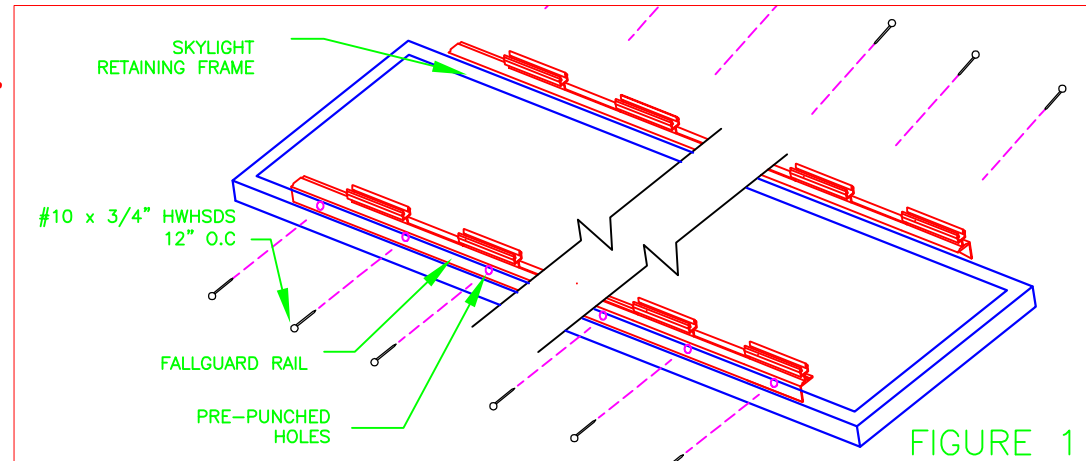

## INSTALLATION INSTRUCTION FOR MODEL ASM-1 FALLGUARD® SKYLIGHT SCREENS

**WARNING: SKYLIGHT CAN BE BRITTLE. DO NOT TOUCH DOME, PYRAMID OR GLAZING. WEAR GLOVES WHEN HANDLING SCREEN. WEAR SAFETY GLASSES WHEN INSTALLING FALLGUARD RAILS.**

### INSTALLATION PROCEDURE:

1. CENTER FALLGUARD RAIL ONTO LENGTH SIDE OF SKYLIGHT RETAINING FRAME (FIGURE 1)
2. SECURE THE FALLGUARD RAIL ONTO SKYLIGHT RETAINING FRAME WITH PROVIDED GALVANIZED STEEL HEX WASHER SELF-DRILLING SCREWS THROUGH THE PRE-PUNCHED HOLES (FIGURE 1 & 2) (NUMBER OF SCREW VARIES TO DIMENSIONS).
3. CENTER THE SCREEN OVER THE SKYLIGHT AND INSTALL THE BASES OF SCREENS INTO THE RAIL NOTCH OPENINGS (FIGURE 3)
4. INSTALL THE FURNISHED STAINLESS STEEL CLIPS BY SNAPPING THEM IN PLACE ON THE RAIL NOTCHES. START ON THE ENDS AND SPACE ABOUT ~ 12"–18" APART (ONE BAG PER FALLGUARD SCREEN!!).  
CLIPS DO NOT NEED TO BE ON ALL NOTCHES  
#CLIPS/2= 1 RAIL (FIGURE 4)

# INSTALLATION INSTRUCTION FOR MODEL ASM-1 FALLGUARD®SKYLIGHT SCREENS

**WARNING: SKYLIGHT CAN BE BRITTLE. DO NOT TOUCH DOME, PYRAMID OR GLAZING. WEAR GLOVES WHEN HANDLING SCREEN. WEAR SAFETY GLASSES WHEN INSTALLING FALLGUARD RAILS.**

## INSTALLATION PROCEDURE:

1. CENTER FALLGUARD RAIL ONTO LENGTH SIDE OF SKYLIGHT RETAINING FRAME (FIGURE 1)
2. SECURE THE FALLGUARD RAIL ONTO SKYLIGHT RETAINING FRAME WITH PROVIDED GALVANIZED STEEL HEX WASHER SELF-DRILLING SCREWS THROUGH THE PRE-PUNCHED HOLES (FIGURE 1 & 2) (NUMBER OF SCREW VARIES TO DIMENSIONS).
3. CENTER THE SCREEN OVER THE SKYLIGHT AND INSTALL THE BASES OF SCREENS INTO THE RAIL NOTCH OPENINGS (FIGURE 3)
4. INSTALL THE FURNISHED STAINLESS STEEL CLIPS BY SNAPPING THEM IN PLACE ON THE RAIL NOTCHES. START ON THE ENDS AND SPACE ABOUT ~ 12"–18" APART (ONE BAG PER FALLGUARD SCREEN!!).  
CLIPS DO NOT NEED TO BE ON ALL NOTCHES  
#CLIPS/2= 1 RAIL (FIGURE 4)