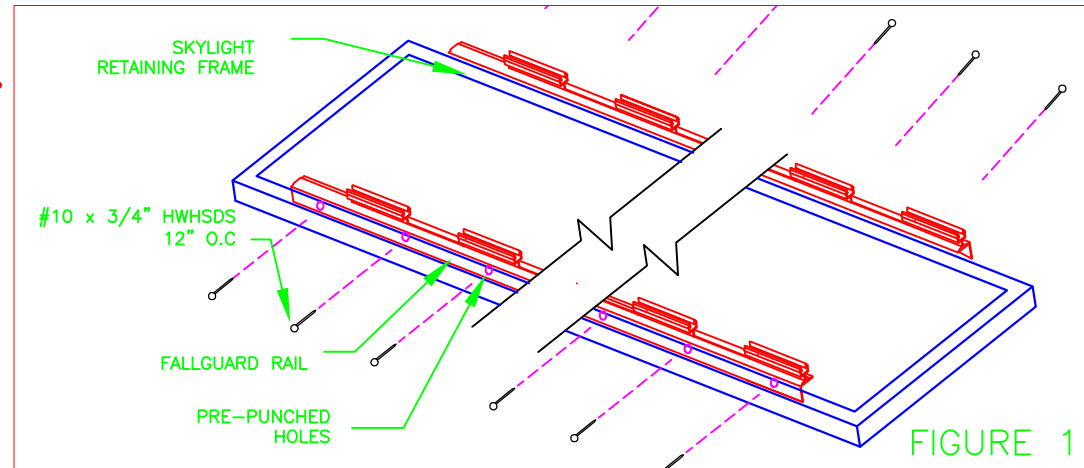

## INSTALLATION INSTRUCTION FOR MODEL ASM-1 FALLGUARD® SKYLIGHT SCREENS

**WARNING: SKYLIGHT CAN BE BRITTLE. DO NOT TOUCH DOME, PYRAMID OR GLAZING. WEAR GLOVES WHEN HANDLING SCREEN. WEAR SAFETY GLASSES WHEN INSTALLING FALLGUARD RAILS.**

### INSTALLATION PROCEDURE:

1. CENTER FALLGUARD RAIL ONTO LENGTH SIDE OF SKYLIGHT RETAINING FRAME (FIGURE 1)
2. SECURE THE FALLGUARD RAIL ONTO SKYLIGHT RETAINING FRAME WITH PROVIDED GALVANIZED STEEL HEX WASHER SELF-DRILLING SCREWS THROUGH THE PRE-PUNCHED HOLES (FIGURE 1 & 2) (NUMBER OF SCREW VARIES TO DIMENSIONS).
3. CENTER THE SCREEN OVER THE SKYLIGHT AND INSTALL THE BASES OF SCREENS INTO THE RAIL NOTCH OPENINGS (FIGURE 3)
4. INSTALL THE FURNISHED STAINLESS STEEL CLIPS BY SNAPPING THEM IN PLACE ON THE RAIL NOTCHES. START ON THE ENDS AND SPACE ABOUT ~ 12"–18" APART (ONE BAG PER FALLGUARD SCREEN!!).  
CLIPS DO NOT NEED TO BE ON ALL NOTCHES  
#CLIPS/2= 1 RAIL (FIGURE 4)

## INSTALLATION PROCEDURE:

1. CENTER FALLGUARD RAIL ONTO LENGTH SIDE OF SKYLIGHT RETAINING FRAME (FIGURE 1)
2. SECURE THE FALLGUARD RAIL ONTO SKYLIGHT RETAINING FRAME WITH PROVIDED GALVANIZED STEEL HEX WASHER SELF-DRILLING SCREWS THROUGH THE PRE-PUNCHED HOLES (FIGURE 1 & 2) (NUMBER OF SCREW VARIES TO DIMENSIONS).
3. CENTER THE SCREEN OVER THE SKYLIGHT AND INSTALL THE BASES OF SCREENS INTO THE RAIL NOTCH OPENINGS (FIGURE 3)
4. INSTALL THE FURNISHED STAINLESS STEEL CLIPS BY SNAPPING THEM IN PLACE ON THE RAIL NOTCHES. START ON THE ENDS AND SPACE ABOUT ~ 12"–18" APART (ONE BAG PER FALLGUARD SCREEN!!).  
CLIPS DO NOT NEED TO BE ON ALL NOTCHES  
#CLIPS/2= 1 RAIL (FIGURE 4)