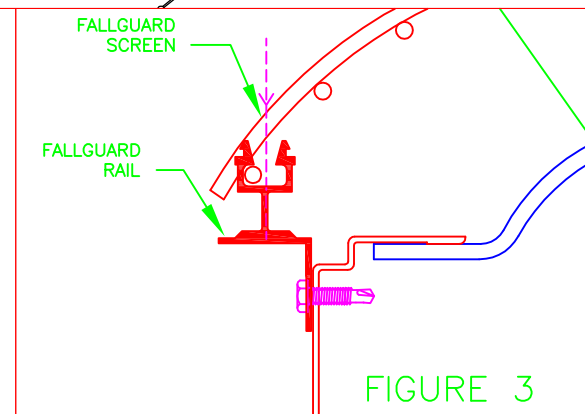

## INSTALLATION INSTRUCTION FOR MODEL ASM-1 FALLGUARD® SKYLIGHT SCREENS

**WARNING: SKYLIGHT CAN BE BRITTLE. DO NOT TOUCH DOME, PYRAMID OR GLAZING. WEAR GLOVES WHEN HANDLING SCREEN. WEAR SAFETY GLASSES WHEN INSTALLING FALLGUARD RAILS.**

### INSTALLATION PROCEDURE:

1. CENTER FALLGUARD RAIL ONTO LENGTH SIDE OF SKYLIGHT RETAINING FRAME (FIGURE 1)
2. SECURE THE FALLGUARD RAIL ONTO SKYLIGHT RETAINING FRAME WITH PROVIDED GALVANIZED STEEL HEX WASHER SELF-DRILLING SCREWS THROUGH THE PRE-PUNCHED HOLES (FIGURE 1 & 2) (NUMBER OF SCREW VARIES TO DIMENSIONS).
3. CENTER THE SCREEN OVER THE SKYLIGHT AND INSTALL THE BASES OF SCREENS INTO THE RAIL NOTCH OPENINGS (FIGURE 3)
4. INSTALL THE FURNISHED STAINLESS STEEL CLIPS BY SNAPPING THEM IN PLACE ON THE RAIL NOTCHES. START ON THE ENDS AND SPACE ABOUT ~ 12"–18" APART (ONE BAG PER FALLGUARD SCREEN!!).  
CLIPS DO NOT NEED TO BE ON ALL NOTCHES  
#CLIPS/2= 1 RAIL (FIGURE 4)

# INSTALLATION INSTRUCTION FOR MODEL ASM-1 FALLGUARD®SKYLIGHT SCREENS

**WARNING: SKYLIGHT CAN BE BRITTLE. DO NOT TOUCH DOME, PYRAMID OR GLAZING. WEAR GLOVES WHEN HANDLING SCREEN. WEAR SAFETY GLASSES WHEN INSTALLING FALLGUARD RAILS.**

## INSTALLATION PROCEDURE:

1. CENTER FALLGUARD RAIL ONTO LENGTH SIDE OF SKYLIGHT RETAINING FRAME (FIGURE 1)
2. SECURE THE FALLGUARD RAIL ONTO SKYLIGHT RETAINING FRAME WITH PROVIDED GALVANIZED STEEL HEX WASHER SELF-DRILLING SCREWS THROUGH THE PRE-PUNCHED HOLES (FIGURE 1 & 2) (NUMBER OF SCREW VARIES TO DIMENSIONS).
3. CENTER THE SCREEN OVER THE SKYLIGHT AND INSTALL THE BASES OF SCREENS INTO THE RAIL NOTCH OPENINGS (FIGURE 3)
4. INSTALL THE FURNISHED STAINLESS STEEL CLIPS BY SNAPPING THEM IN PLACE ON THE RAIL NOTCHES. START ON THE ENDS AND SPACE ABOUT ~ 12"–18" APART (ONE BAG PER FALLGUARD SCREEN!!).  
CLIPS DO NOT NEED TO BE ON ALL NOTCHES  
#CLIPS/2= 1 RAIL (FIGURE 4)