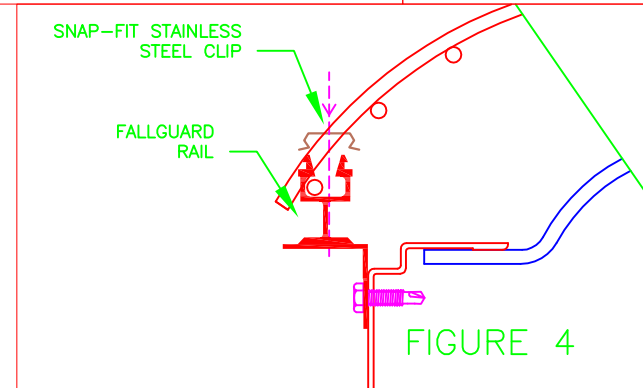

## INSTALLATION INSTRUCTION FOR MODEL ASM-1 FALLGUARD® SKYLIGHT SCREENS

**WARNING: SKYLIGHT CAN BE BRITTLE. DO NOT TOUCH DOME, PYRAMID OR GLAZING. WEAR GLOVES WHEN HANDLING SCREEN. WEAR SAFETY GLASSES WHEN INSTALLING FALLGUARD RAILS.**

### INSTALLATION PROCEDURE:

1. CENTER FALLGUARD RAIL ONTO LENGTH SIDE OF SKYLIGHT RETAINING FRAME (FIGURE 1)
2. SECURE THE FALLGUARD RAIL ONTO SKYLIGHT RETAINING FRAME WITH PROVIDED GALVANIZED STEEL HEX WASHER SELF-DRILLING SCREWS THROUGH THE PRE-PUNCHED HOLES (FIGURE 1 & 2) (NUMBER OF SCREW VARIES TO DIMENSIONS).
3. CENTER THE SCREEN OVER THE SKYLIGHT AND INSTALL THE BASES OF SCREENS INTO THE RAIL NOTCH OPENINGS (FIGURE 3)
4. INSTALL THE FURNISHED STAINLESS STEEL CLIPS BY SNAPPING THEM IN PLACE ON THE RAIL NOTCHES. START ON THE ENDS AND SPACE ABOUT ~ 12"–18" APART (ONE BAG PER FALLGUARD SCREEN!!).  
CLIPS DO NOT NEED TO BE ON ALL NOTCHES  
#CLIPS/2= 1 RAIL (FIGURE 4)

# INSTALLATION INSTRUCTION FOR MODEL ASM-1 FALLGUARD®SKYLIGHT SCREENS

**WARNING: SKYLIGHT CAN BE BRITTLE. DO NOT TOUCH DOME, PYRAMID OR GLAZING. WEAR GLOVES WHEN HANDLING SCREEN. WEAR SAFETY GLASSES WHEN INSTALLING FALLGUARD RAILS.**

## INSTALLATION PROCEDURE:

1. CENTER FALLGUARD RAIL ONTO LENGTH SIDE OF SKYLIGHT RETAINING FRAME (FIGURE 1)
2. SECURE THE FALLGUARD RAIL ONTO SKYLIGHT RETAINING FRAME WITH PROVIDED GALVANIZED STEEL HEX WASHER SELF-DRILLING SCREWS THROUGH THE PRE-PUNCHED HOLES (FIGURE 1 & 2) (NUMBER OF SCREW VARIES TO DIMENSIONS).
3. CENTER THE SCREEN OVER THE SKYLIGHT AND INSTALL THE BASES OF SCREENS INTO THE RAIL NOTCH OPENINGS (FIGURE 3)
4. INSTALL THE FURNISHED STAINLESS STEEL CLIPS BY SNAPPING THEM IN PLACE ON THE RAIL NOTCHES. START ON THE ENDS AND SPACE ABOUT ~ 12"–18" APART (ONE BAG PER FALLGUARD SCREEN!!).  
CLIPS DO NOT NEED TO BE ON ALL NOTCHES  
#CLIPS/2= 1 RAIL (FIGURE 4)