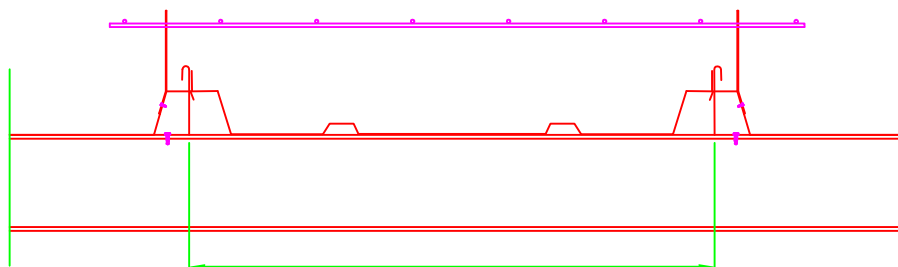

3"X4" WELDED WIRE  
MESH SKYLIGHT SCREEN  
HOT DIPPED GALVANIZED

PVC BUMERS  
GUARD

FALLGUARD  
TSSR RAIL

EXISTING METAL  
ROOF PANEL

EXISTING FIBERGLASS  
SKYLIGHT ROOF PANEL

18"-MODEL TS-1810 21" X 128" SCREEN  
24"-MODEL TS-2410 27" X 128" SCREEN

FIBERGLASS  
ROOF PANEL

PURLIN

FALLGUARD SCREEN

TSSR RAIL  
QTY. (2) REQUIRED

#12 X 1/2" WHW  
SELF-DRILLING  
SCREWS 9" O.C.

MODEL TSSR FALLGUARD® SKYLIGHT SCREENS

MODEL NO.	WIDTH	LENGTH	PANEL TYPE	QUANTITY	NOTE