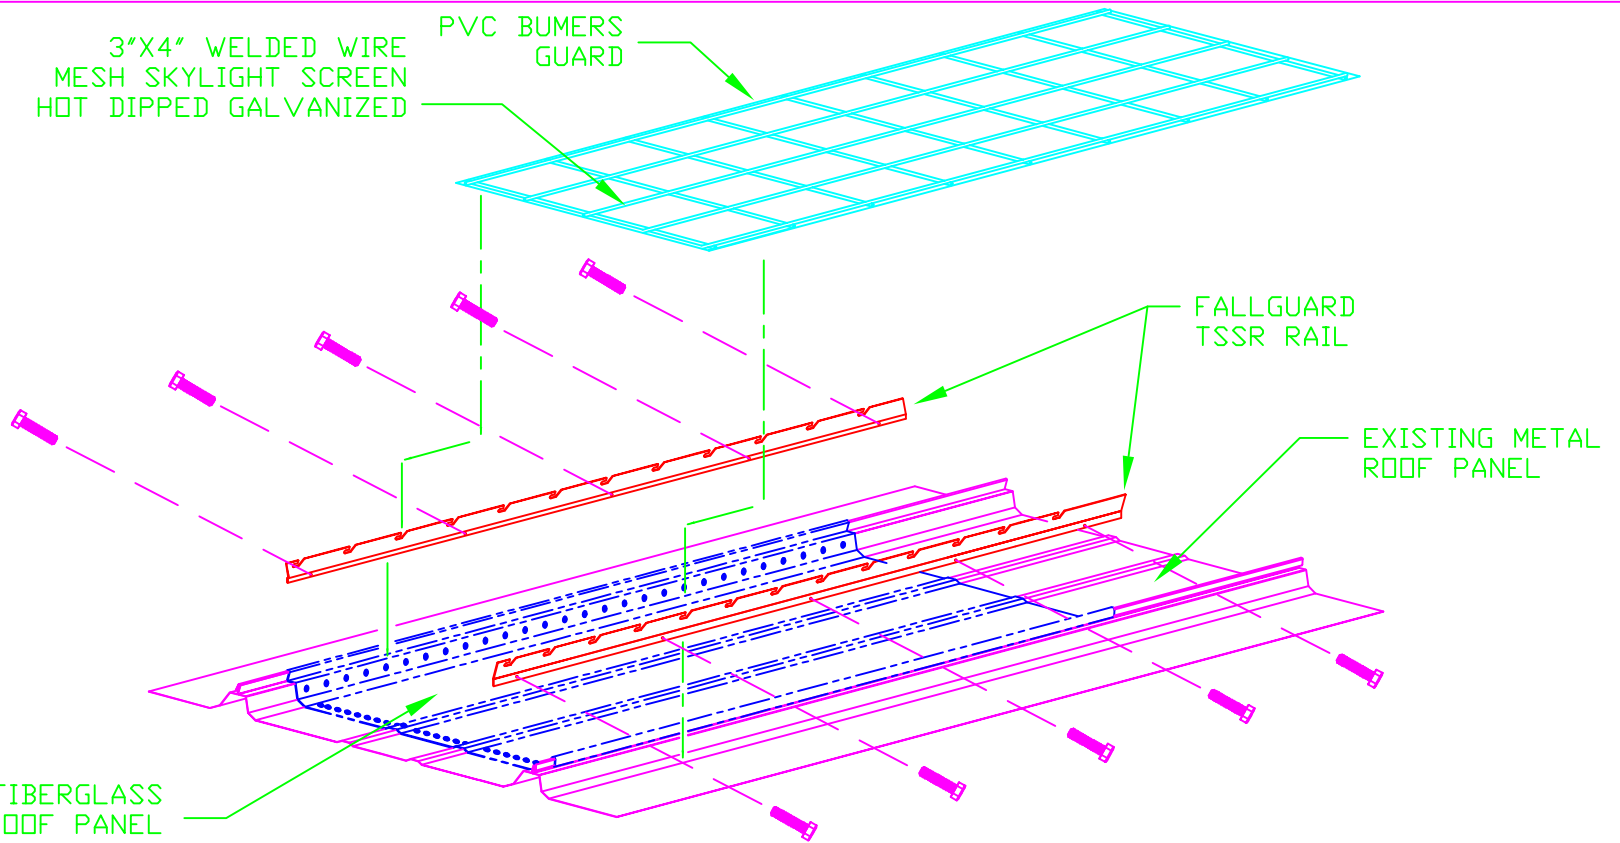

3"X4" WELDED WIRE  
MESH SKYLIGHT SCREEN  
HOT DIPPED GALVANIZED

PVC BUMERS  
GUARD

FALLGUARD  
TSSR RAIL

EXISTING METAL  
ROOF PANEL

EXISTING FIBERGLASS  
SKYLIGHT ROOF PANEL

18"-MODEL TS-1810 21" X 128" SCREEN  
24"-MODEL TS-2410 27" X 128" SCREEN

FIBERGLASS  
ROOF PANEL

PURLIN

FALLGUARD SCREEN

TSSR RAIL  
QTY. (2) REQUIRED

#12 X 1/2" WHW  
SELF-DRILLING  
SCREWS 9" O.C.

MODEL TSSR FALLGUARD® SKYLIGHT SCREENS

MODEL NO.	WIDTH	LENGTH	PANEL TYPE	QUANTITY	NOTE